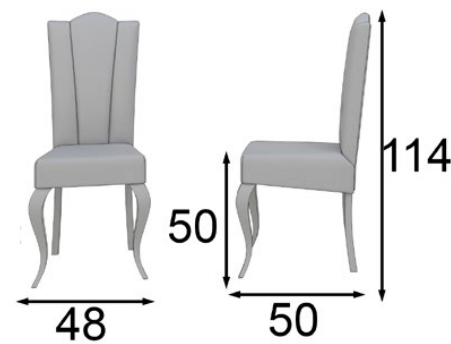

Silla

58440

Mate / Matte 118p
Alto brillo / High Gloss 136p

Tapizado a elegir en nuestra carta de acabados
You can choose the Upholstery in any of the fabrics from our swatchbook