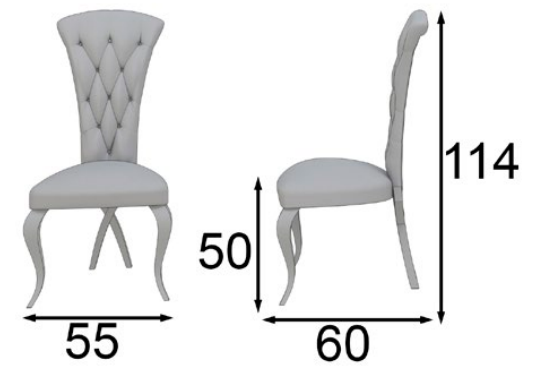

Paris Lavanda / 248