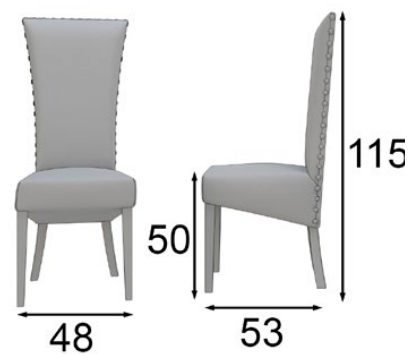

Paris Mud / 150

Silla

40803

Mate / Matte 120p

Alto brillo / High Gloss 138p

Tapizado a elegir en nuestra carta de acabados

You can choose the Upholstery in any of the fabrics from our swatchbook

Silla