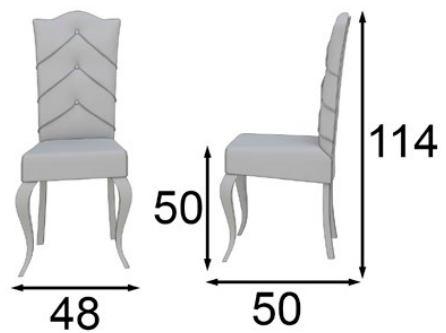

Silla

58440

Mate / Matte 118p
Alto brillo / High Gloss 136p

Tapizado a elegir en nuestra carta de acabados
You can choose the Upholstery in any of the fabrics from our swatchbook